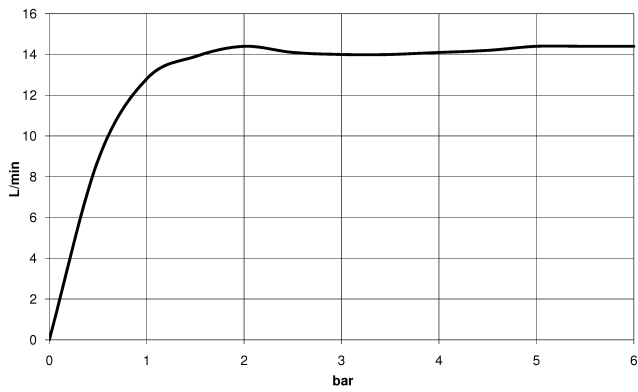

34 460 809

- shower with fixed riser projection 452mm
- overhead shower: rain flow
- rain shower Ø 300 mm
- rain shower with anti-scale system
- max. rainshower flow 14 l/min
- Function from: 10 l/min
- rotary diverter with volume control and shut-off function
- slide-on rosettes Ø 70 mm
- height of fittings up to rain shower (bottom edge) 964mm
- height of fittings up to top edge of elbow 1267mm
- gauge 150 mm - 13 mm
- metal shower hose 1750mm with integrated anti-twist protection
- 1/2" connection
- slide bar
- Pipe diameter 23.5 mm

This article does not include a hand shower!

Intrinsic protection against back flow.

	Chrome	34 460 809-00
	Brushed Platinum	34 460 809-06
	Platinum	34 460 809-08
	Dark Chrome	34 460 809-19
	Brushed Durabronze (23kt Gold)	34 460 809-28
	Brushed Bronze	34 460 809-42
	Brushed Champagne (22kt Gold)	34 460 809-46
	Champagne (22kt Gold)	34 460 809-47
	Brushed Dark Platinum	34 460 809-99

34 460 809

Flow rate chart

Certificates

Belgaqua_24-006- LGA_38736.
27_8.

34 460 809

Spare parts list

No.	Item Number	Name	Quantity used	Delivery time
1	04 12 05 091 00-00	shower	1	10
2	04 28 22 346 00-00	pipe	1	10
3	09 14 10 008 90	seal	1	2
4	90 17 11 150 00-00	holder	1	10
5	28 322 970-00	Metal shower hose 1/2" x 3/8" x 1750 mm - Chrome	1	2
6	12 570 970-00	Slide unit - Chrome	1	10
7	90 28 22 349 00-00	pipe	1	10
8	04 17 01 250 00-00	connection	1	10
9	90 17 33 015 00-00	handle	1	10
10	90 14 20 026 00 90	seal	1	2
11	90 17 33 030 00-00	handle	1	10